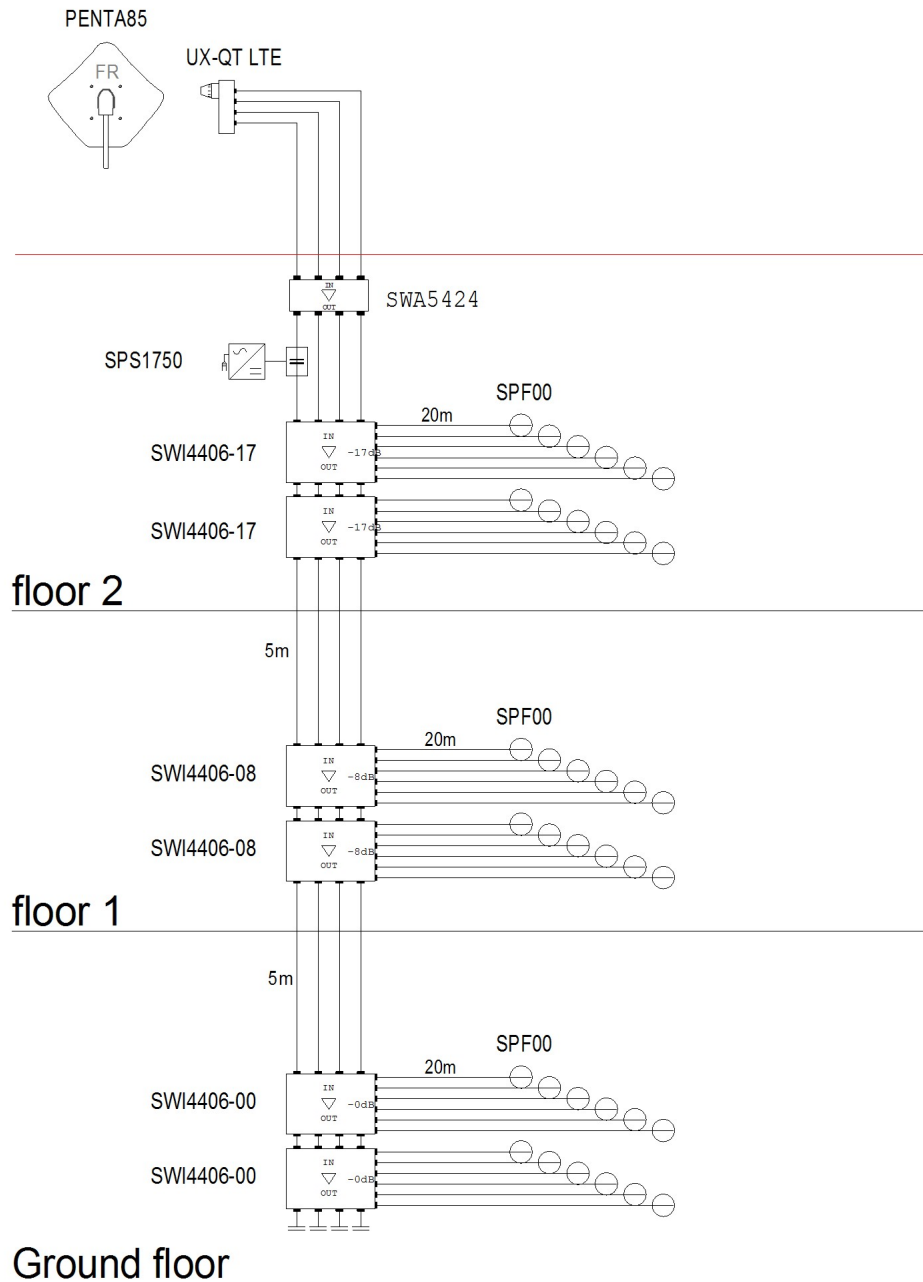

## SAT distribution single feed, 3 floors, 12 sockets per floor

Indication of antennas, antenna holders and preamplifiers from the pole in the scheme is purely indicative, as the choice depends exclusively from the type of TV signal received in the zone of construction of the plant and the structure of the building. The present scheme of proposed maximum does not constitute a project to be drafted by designer enabled stable. The present scheme of maximum proposed does not constitutes a project that must be drawn up by a qualified designer.

The sizing of the antennas, mixers, amplifiers and related supports of fixing is purely indicative as the choice depends exclusively by the type of signal received in the area where the system is built.

The lengths of the paths in the diagram are purely indicative.

The plant distribution and simulation are made using a cable with 7mm diameter (PAS4007111).

	Azienda: Fracarro Radioindustrie S.R.L.	Schema: SAT distribution single feed, 3 floor	File: SAT distribution single feed, 3 floors, 12 sock
	Indirizzo: Via Cazzaro 3 31033 Castelfranco Veneto (TV)	Impianto:	Data: 06/06/2018
			Stampa Foglio: Foglio1 (1/1)
			Autore: Customer Service FRACARRO