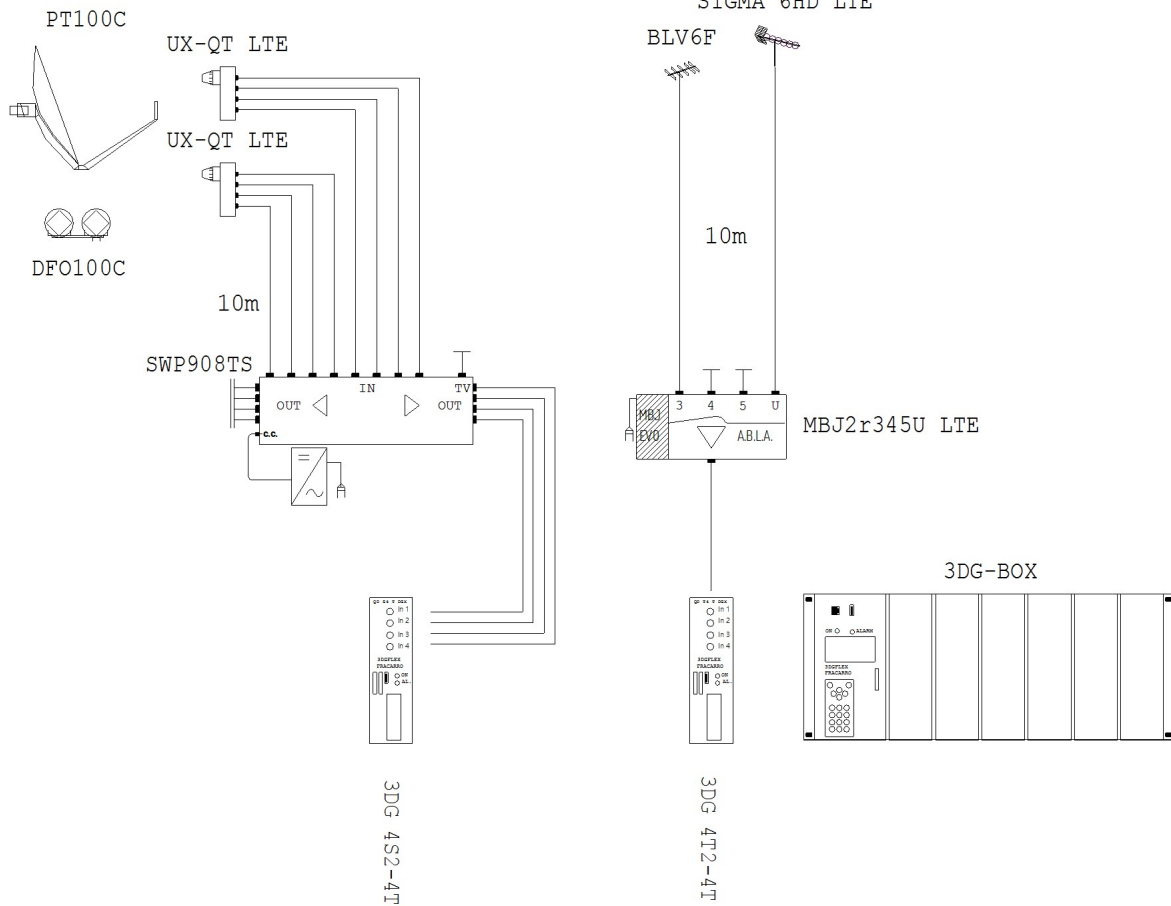

SOLUTION FOR THE DISTRIBUTION OF:

- 20/25 programs from Digital Terrestrial
- 20/25 Satellite programs

IN : 4 DIGITAL TERRESTRIAL inputs (Expandable)
+
4 SATELLITE (Expandable) inputs

SAT DUAL FEED
HOTBIRD 13° + ASTRA 19°

TV DTT

OUT : 8 Terrestrial Digital Muxes
Approximately 40/50 Standard Definition programs of your choice
between the Terrestrial and Satellite Digital programs.