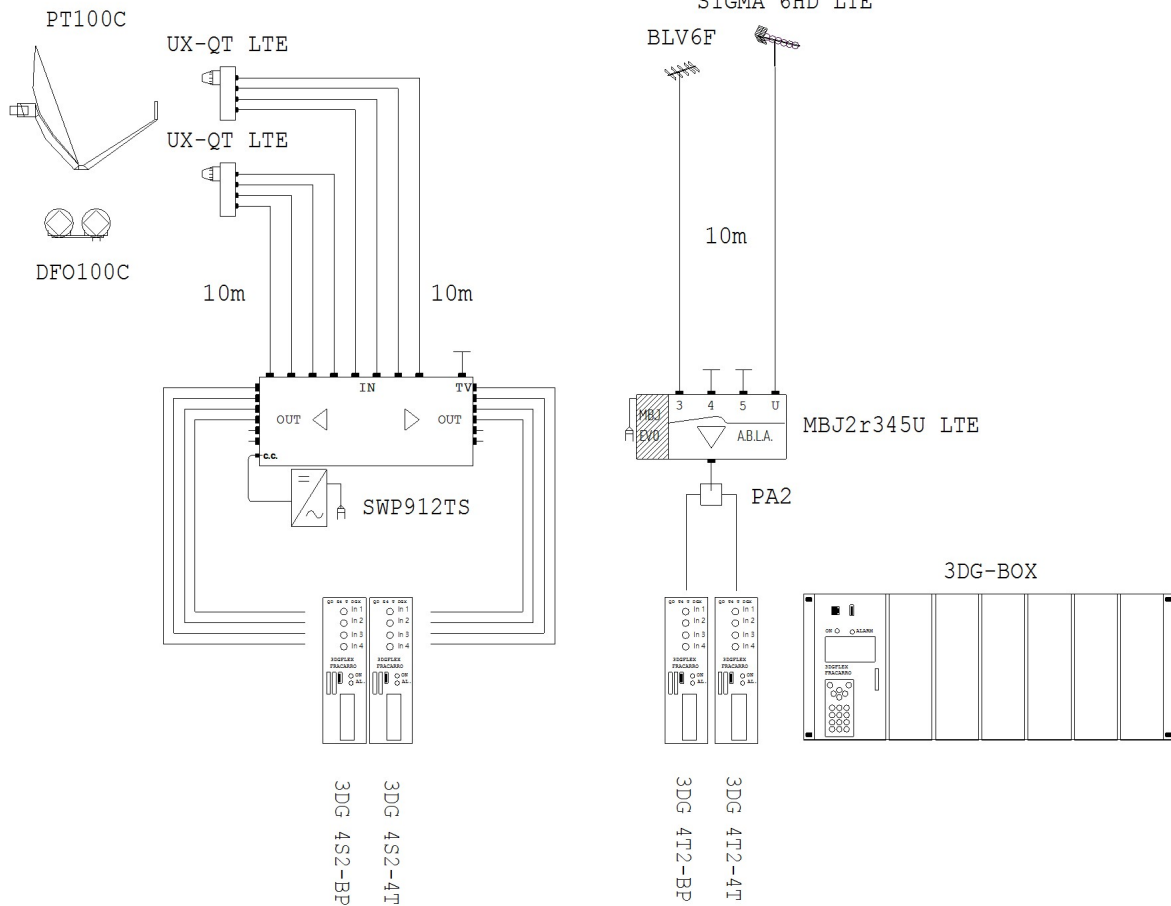

SOLUTION FOR THE DISTRIBUTION OF: -20/25 programs from Digital Terrestrial -20/25 Satellite programs

IN : 8 DIGITAL TERRESTRIAL inputs (Expandable)
 +
 8 SATELLITE (Expandable) inputs

SAT DUAL FEED
 HOTBIRD 13° + ASTRA 19°

TV DTT

OUT : 8 Terrestrial Digital Muxes
 Approximately 40/50 Standard Definition programs of your choice
 between the Terrestrial and Satellite Digital programs.