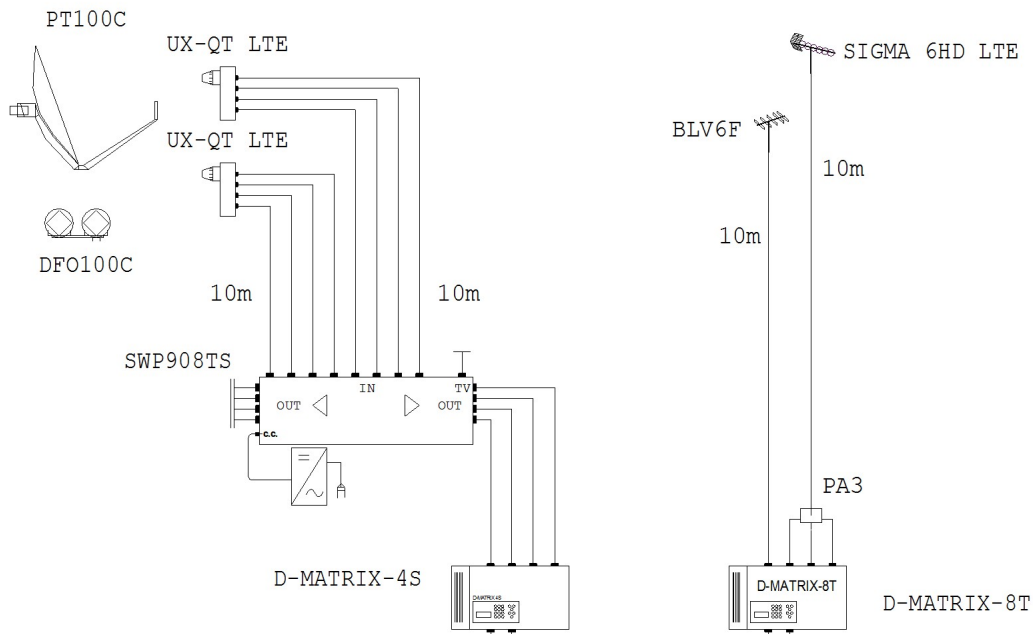

## SOLUTION FOR THE DISTRIBUTION OF: -40/50 programs from Digital Terrestrial -10/15 Satellite programs

IN : 8 DIGITAL TERRESTRIAL inputs (Expandable)  
+  
4 SATELLITE (Expandable) inputs

SAT DUAL FEED  
HOTBIRD 13° + ASTRA 19°

TV DTT

OUT : 8 Terrestrial Digital Muxes  
Approximately 40/50 Standard Definition programs of your  
choice among the Terrestrial Digital programs.  
+  
2 Terrestrial Digital Muxes  
About 10/15 Satellite Standard Definition programs