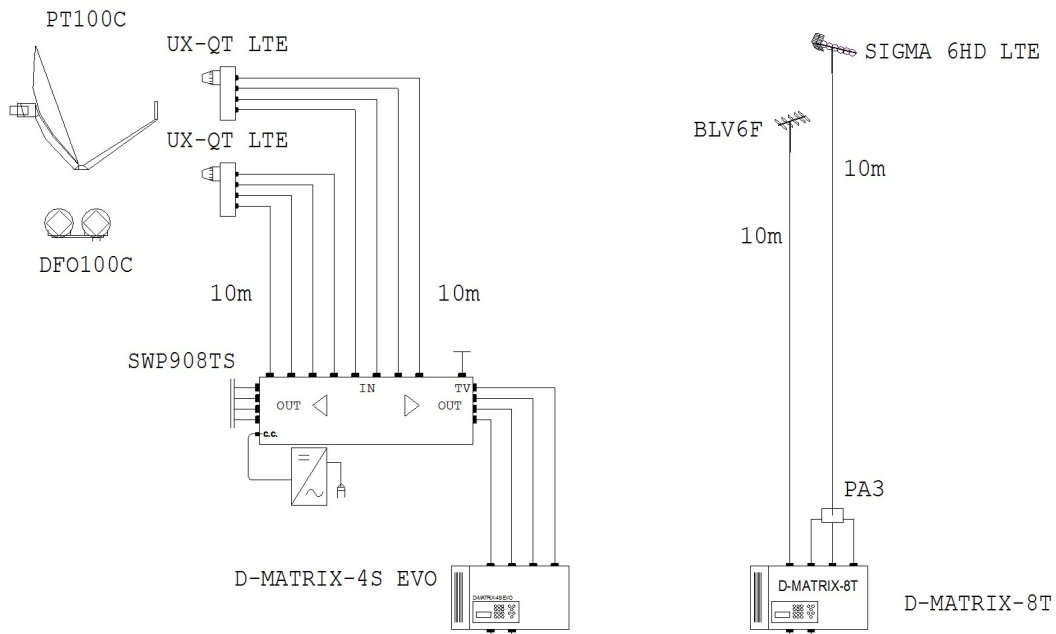

TV DTT

OUT : 8 Terrestrial Digital Muxes  
 Approximately 40/50 Standard Definition programs of your choice among the Terrestrial Digital programs.  
 +  
 4 Terrestrial Digital Muxes  
 About 20/25 Satellite Standard Definition programs