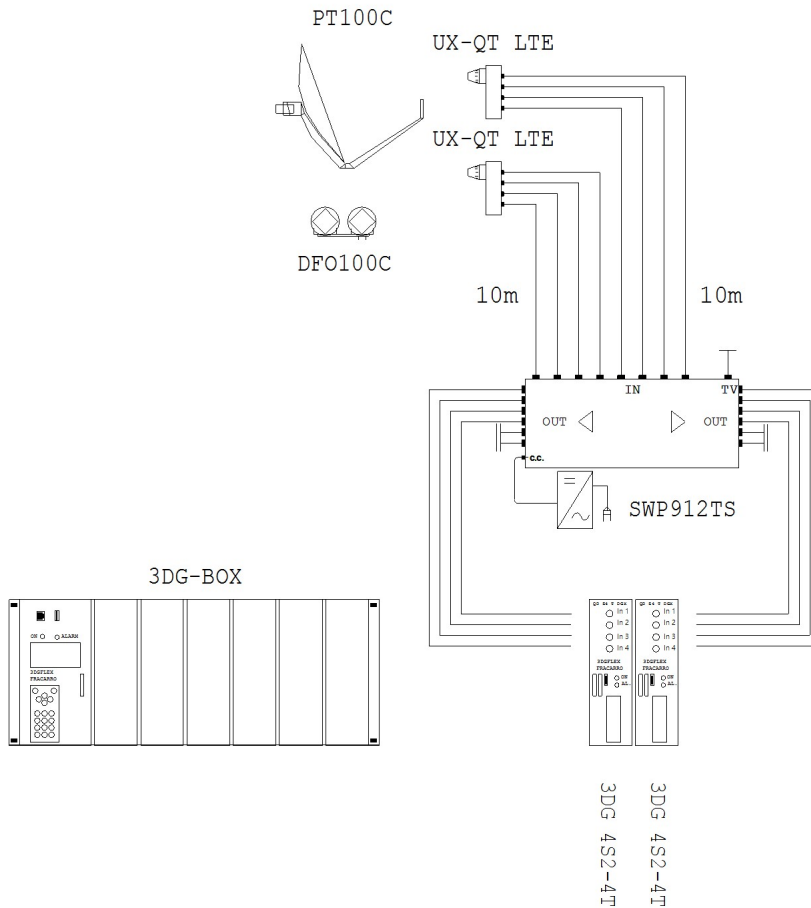

SOLUTION FOR THE DISTRIBUTION OF: -40/50 Satellite programs

IN : 8 SATELLITE (Expandable) inputs

SAT DUAL FEED
HOTBIRD 13° + ASTRA 19°

OUT : 8 Terrestrial Digital Muxes
Approximately 40/50 Standard Satellite Definition programs