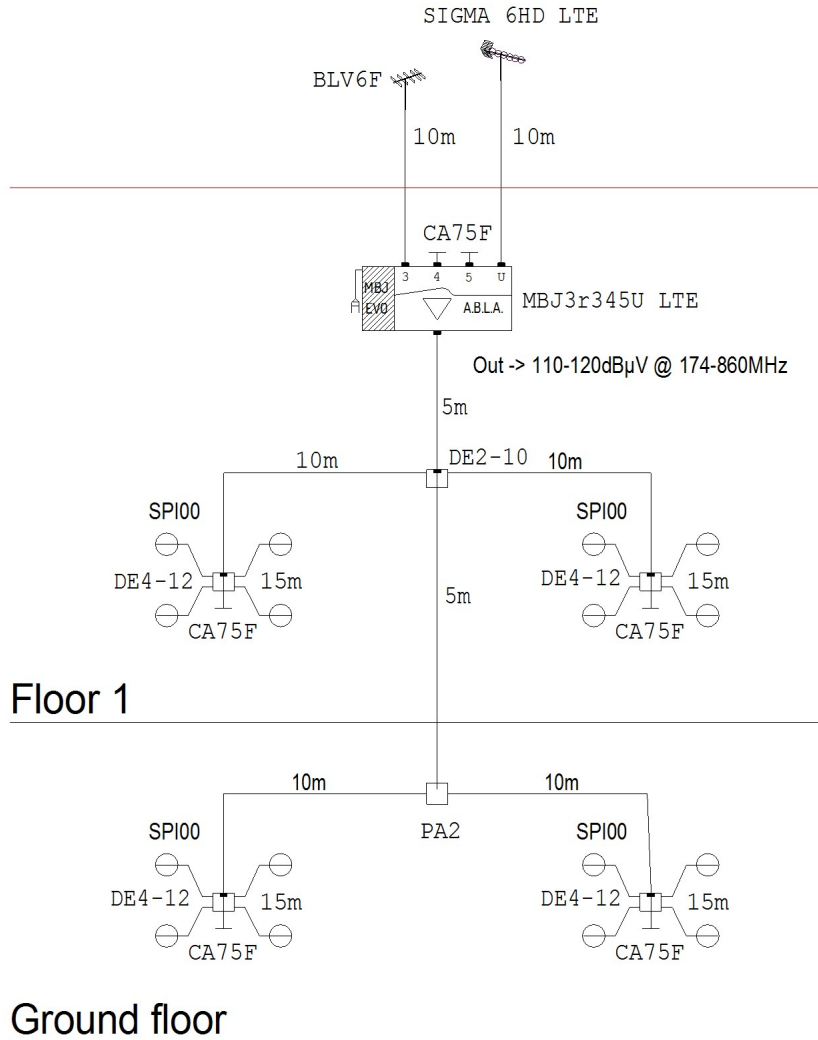

TV distribution 2 floors 2 apartments on floor 4 4 TV sockets in apartment

Indication of antennas, antenna holders and preamplifiers from the pole in the scheme is purely indicative, as the choice depends exclusively from the type of TV signal received in the zone of construction of the plant and the structure of the building. The present scheme of proposed maximum does not constitute a project to be drafted by designer enabled stable. The present scheme of maximum proposed does not constitutes a project that must be drawn up by a qualified designer.

The sizing of the antennas, mixers, amplifiers and related supports of fixing is purely indicative as the choice depends exclusively by the type of signal received in the area where the system is built.

The lengths of the paths in the diagram are purely indicative.

The plant distribution and simulation are made using a cable with 7mm diameter (PAS4007111).

FRACARRO	Azienda: FRACARRO RADIOINDUSTRIE S.	Schema: TV distribution 2 floors 2 apartment	File: Condominio_2p_2app_eng.frx
	Indirizzo: Customer Service Department Via Cazzaro 3, 31033 Castelfranco Veneto (TV)	Impianto:	Data: 29/05/2018
			Stampa Foglio: TV distribution 2 floors 2 apartment
			Autore: Customer Service FRACARRO