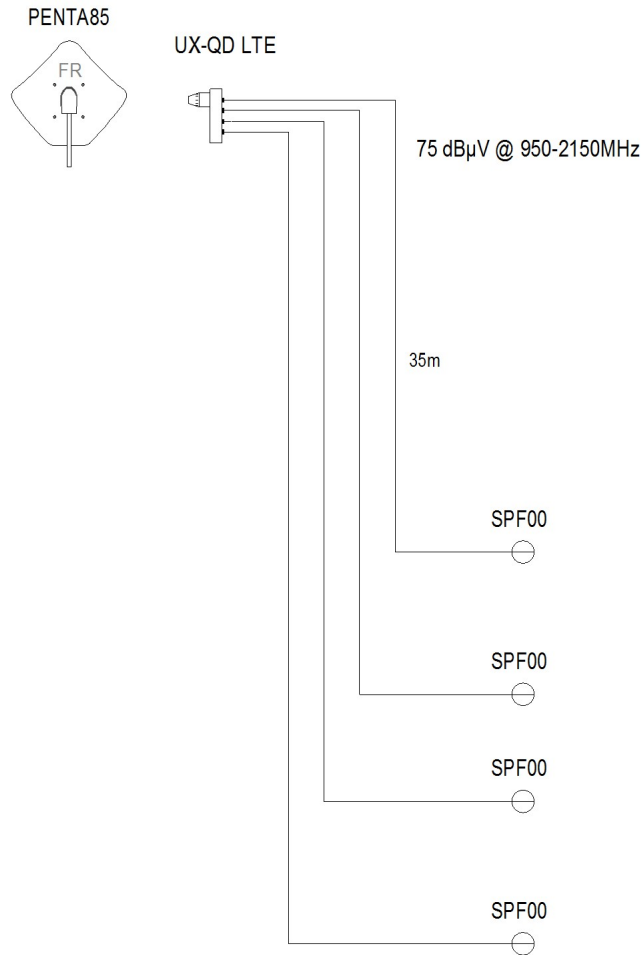

Single house 4 outlets 1 SAT

Indication of antennas, antenna holders and preamplifiers from the pole in the scheme is purely indicative, as the choice depends exclusively from the type of TV signal received in the zone of construction of the plant and the structure of the building. The present scheme of proposed maximum does not constitute a project to be drafted by designer enabled.stable. The present scheme of maximum proposed does not constitutes a project that must be drawn up by a qualified designer.

The sizing of the antennas, mixers, amplifiers and related supports of fixing is purely indicative as the choice depends exclusively by the type of signal received in the area where the system is built.

The lengths of the paths in the diagram are purely indicative.

The plant distribution and simulation are made using a cable with 7mm diameter (PAS4007111).

	Azienda: FRACARRO RADIOINDUSTRIE S.	Schema: Abitazione singola - 4 prese - 1 SA	File: Single_1SAT_1f_4s_eng.frx
	Indirizzo: Customer Service Department Via Cazzaro 3, 31033 Castelfranco Veneto (TV)	Impianto:	Data: 04/06/2018
			Stampa Foglio: Foglio1 (1/1)
			Autore: